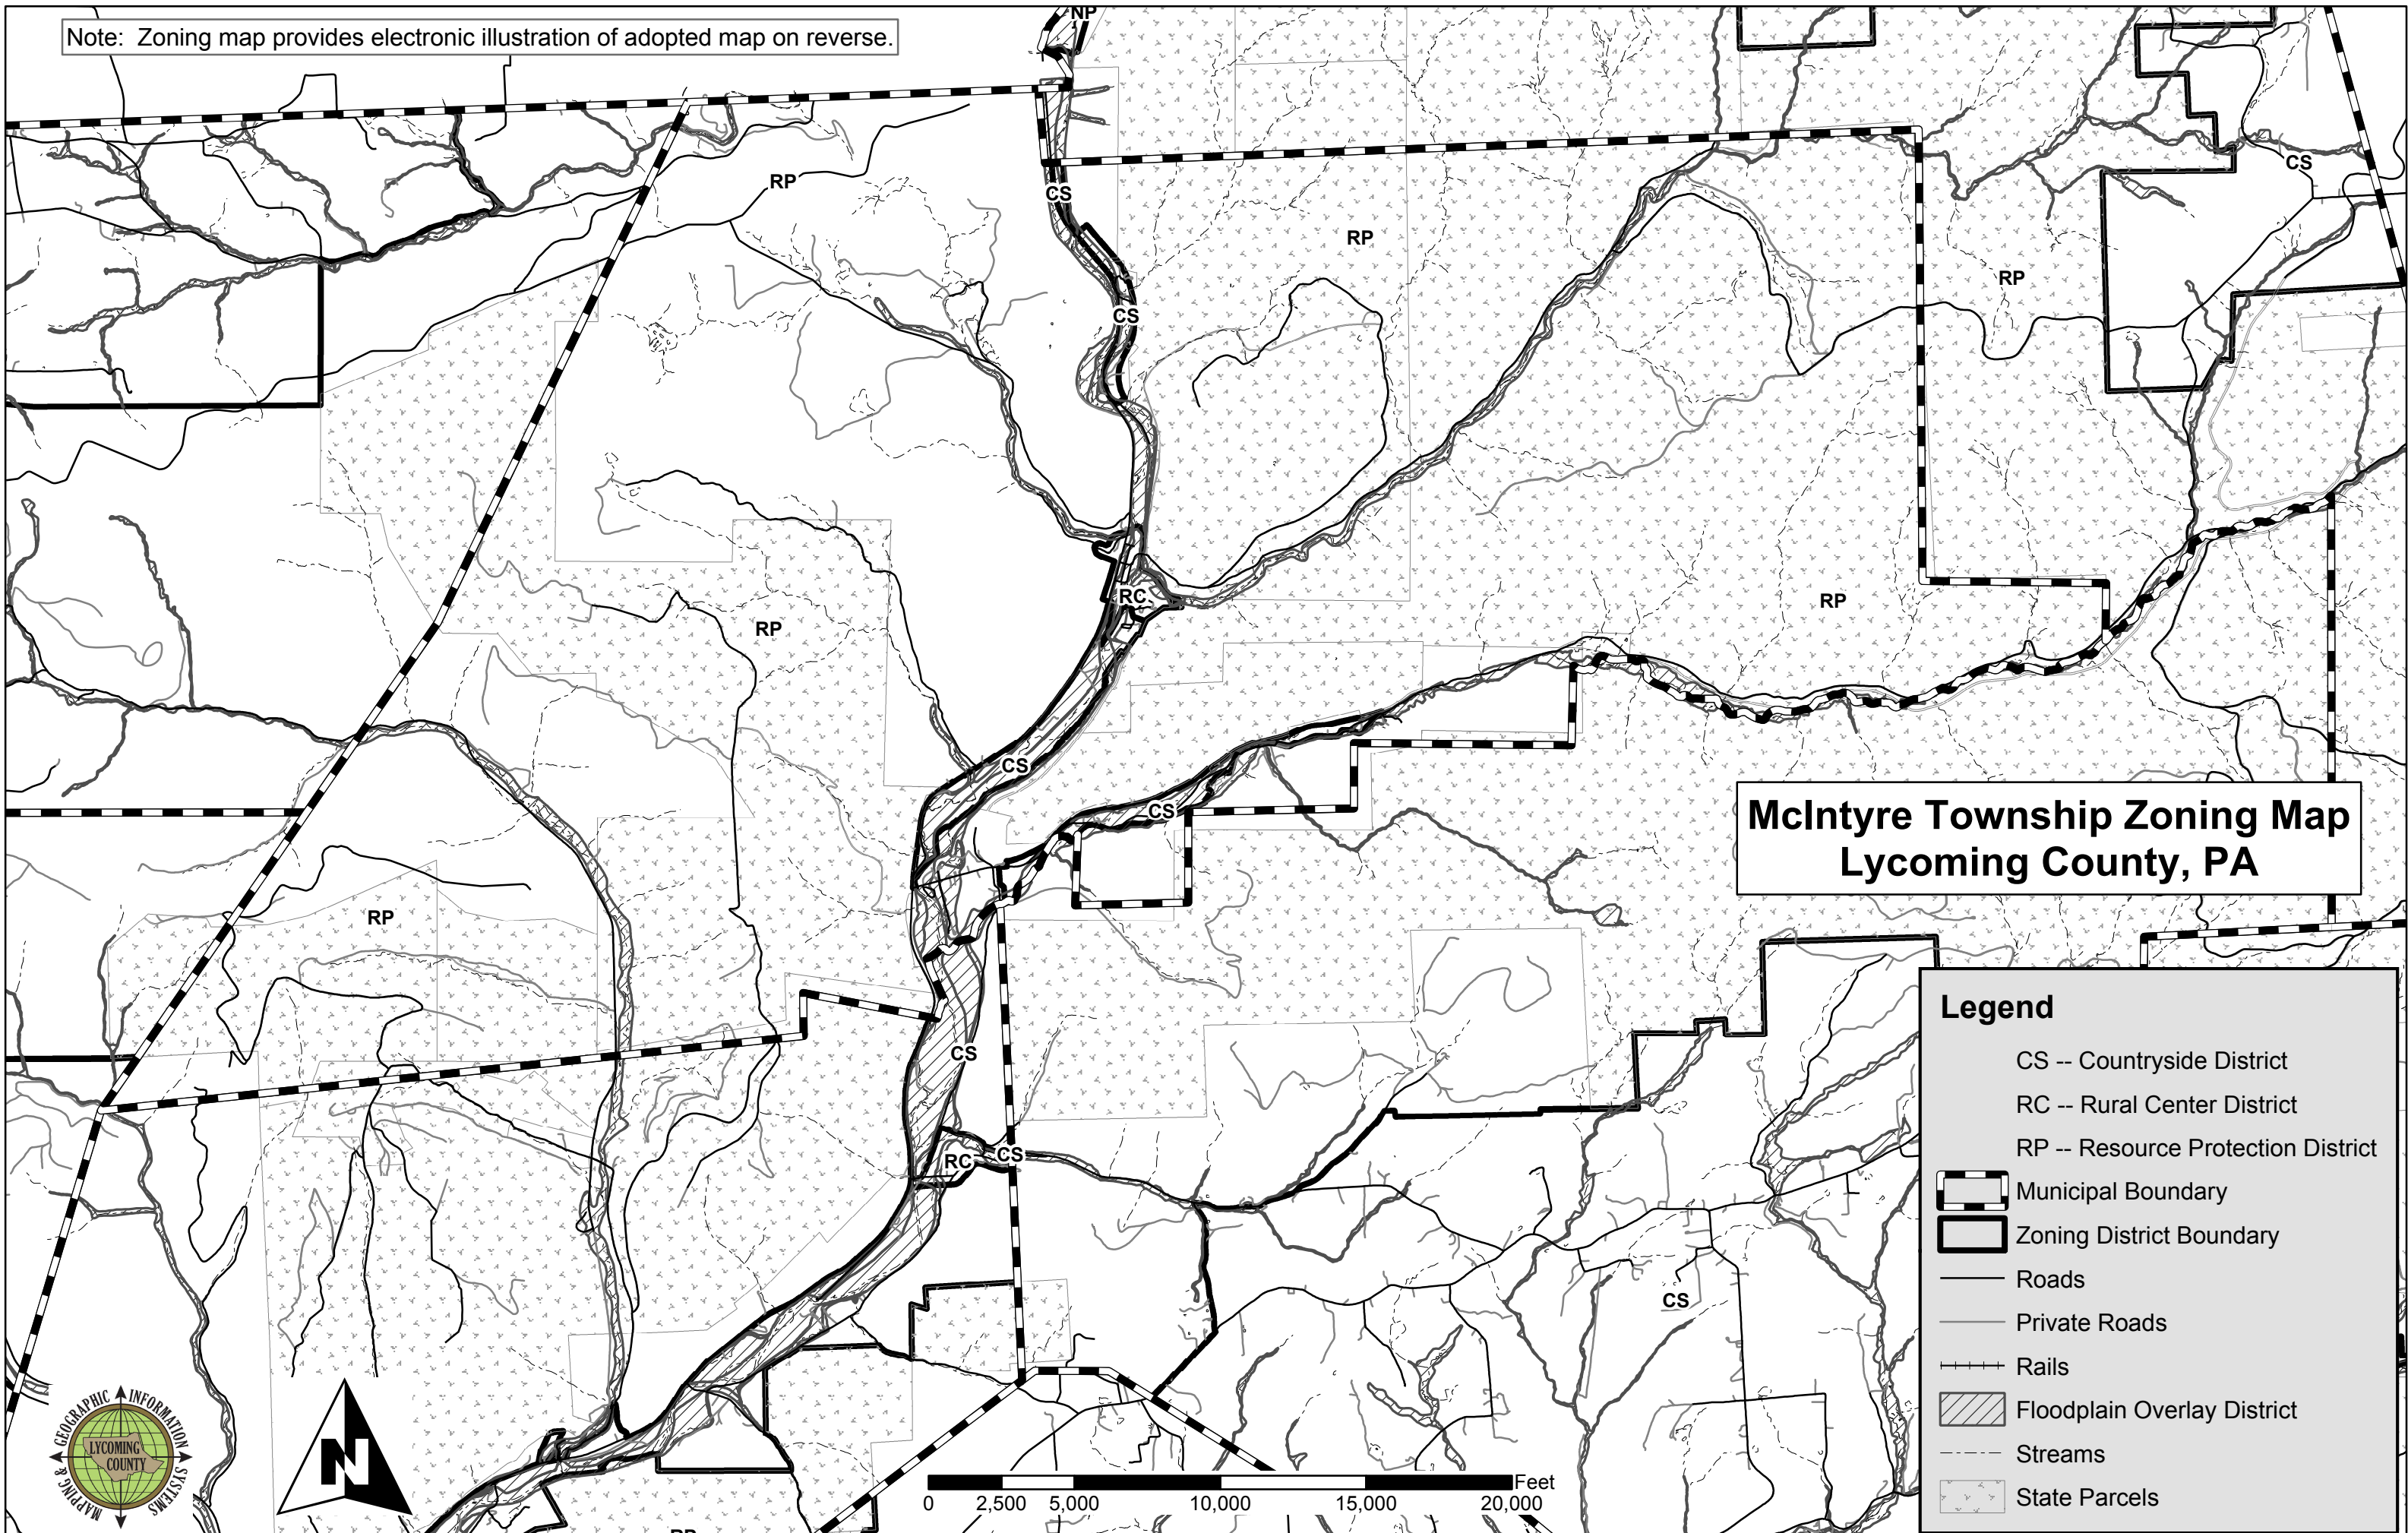

Note: Zoning map provides electronic illustration of adopted map on reverse.

McIntyre Township Zoning Map Lycoming County, PA

- Legend**
- CS -- Countryside District
 - RC -- Rural Center District
 - RP -- Resource Protection District
 - Municipal Boundary
 - Zoning District Boundary
 - Roads
 - Private Roads
 - Rails
 - Floodplain Overlay District
 - Streams
 - State Parcels