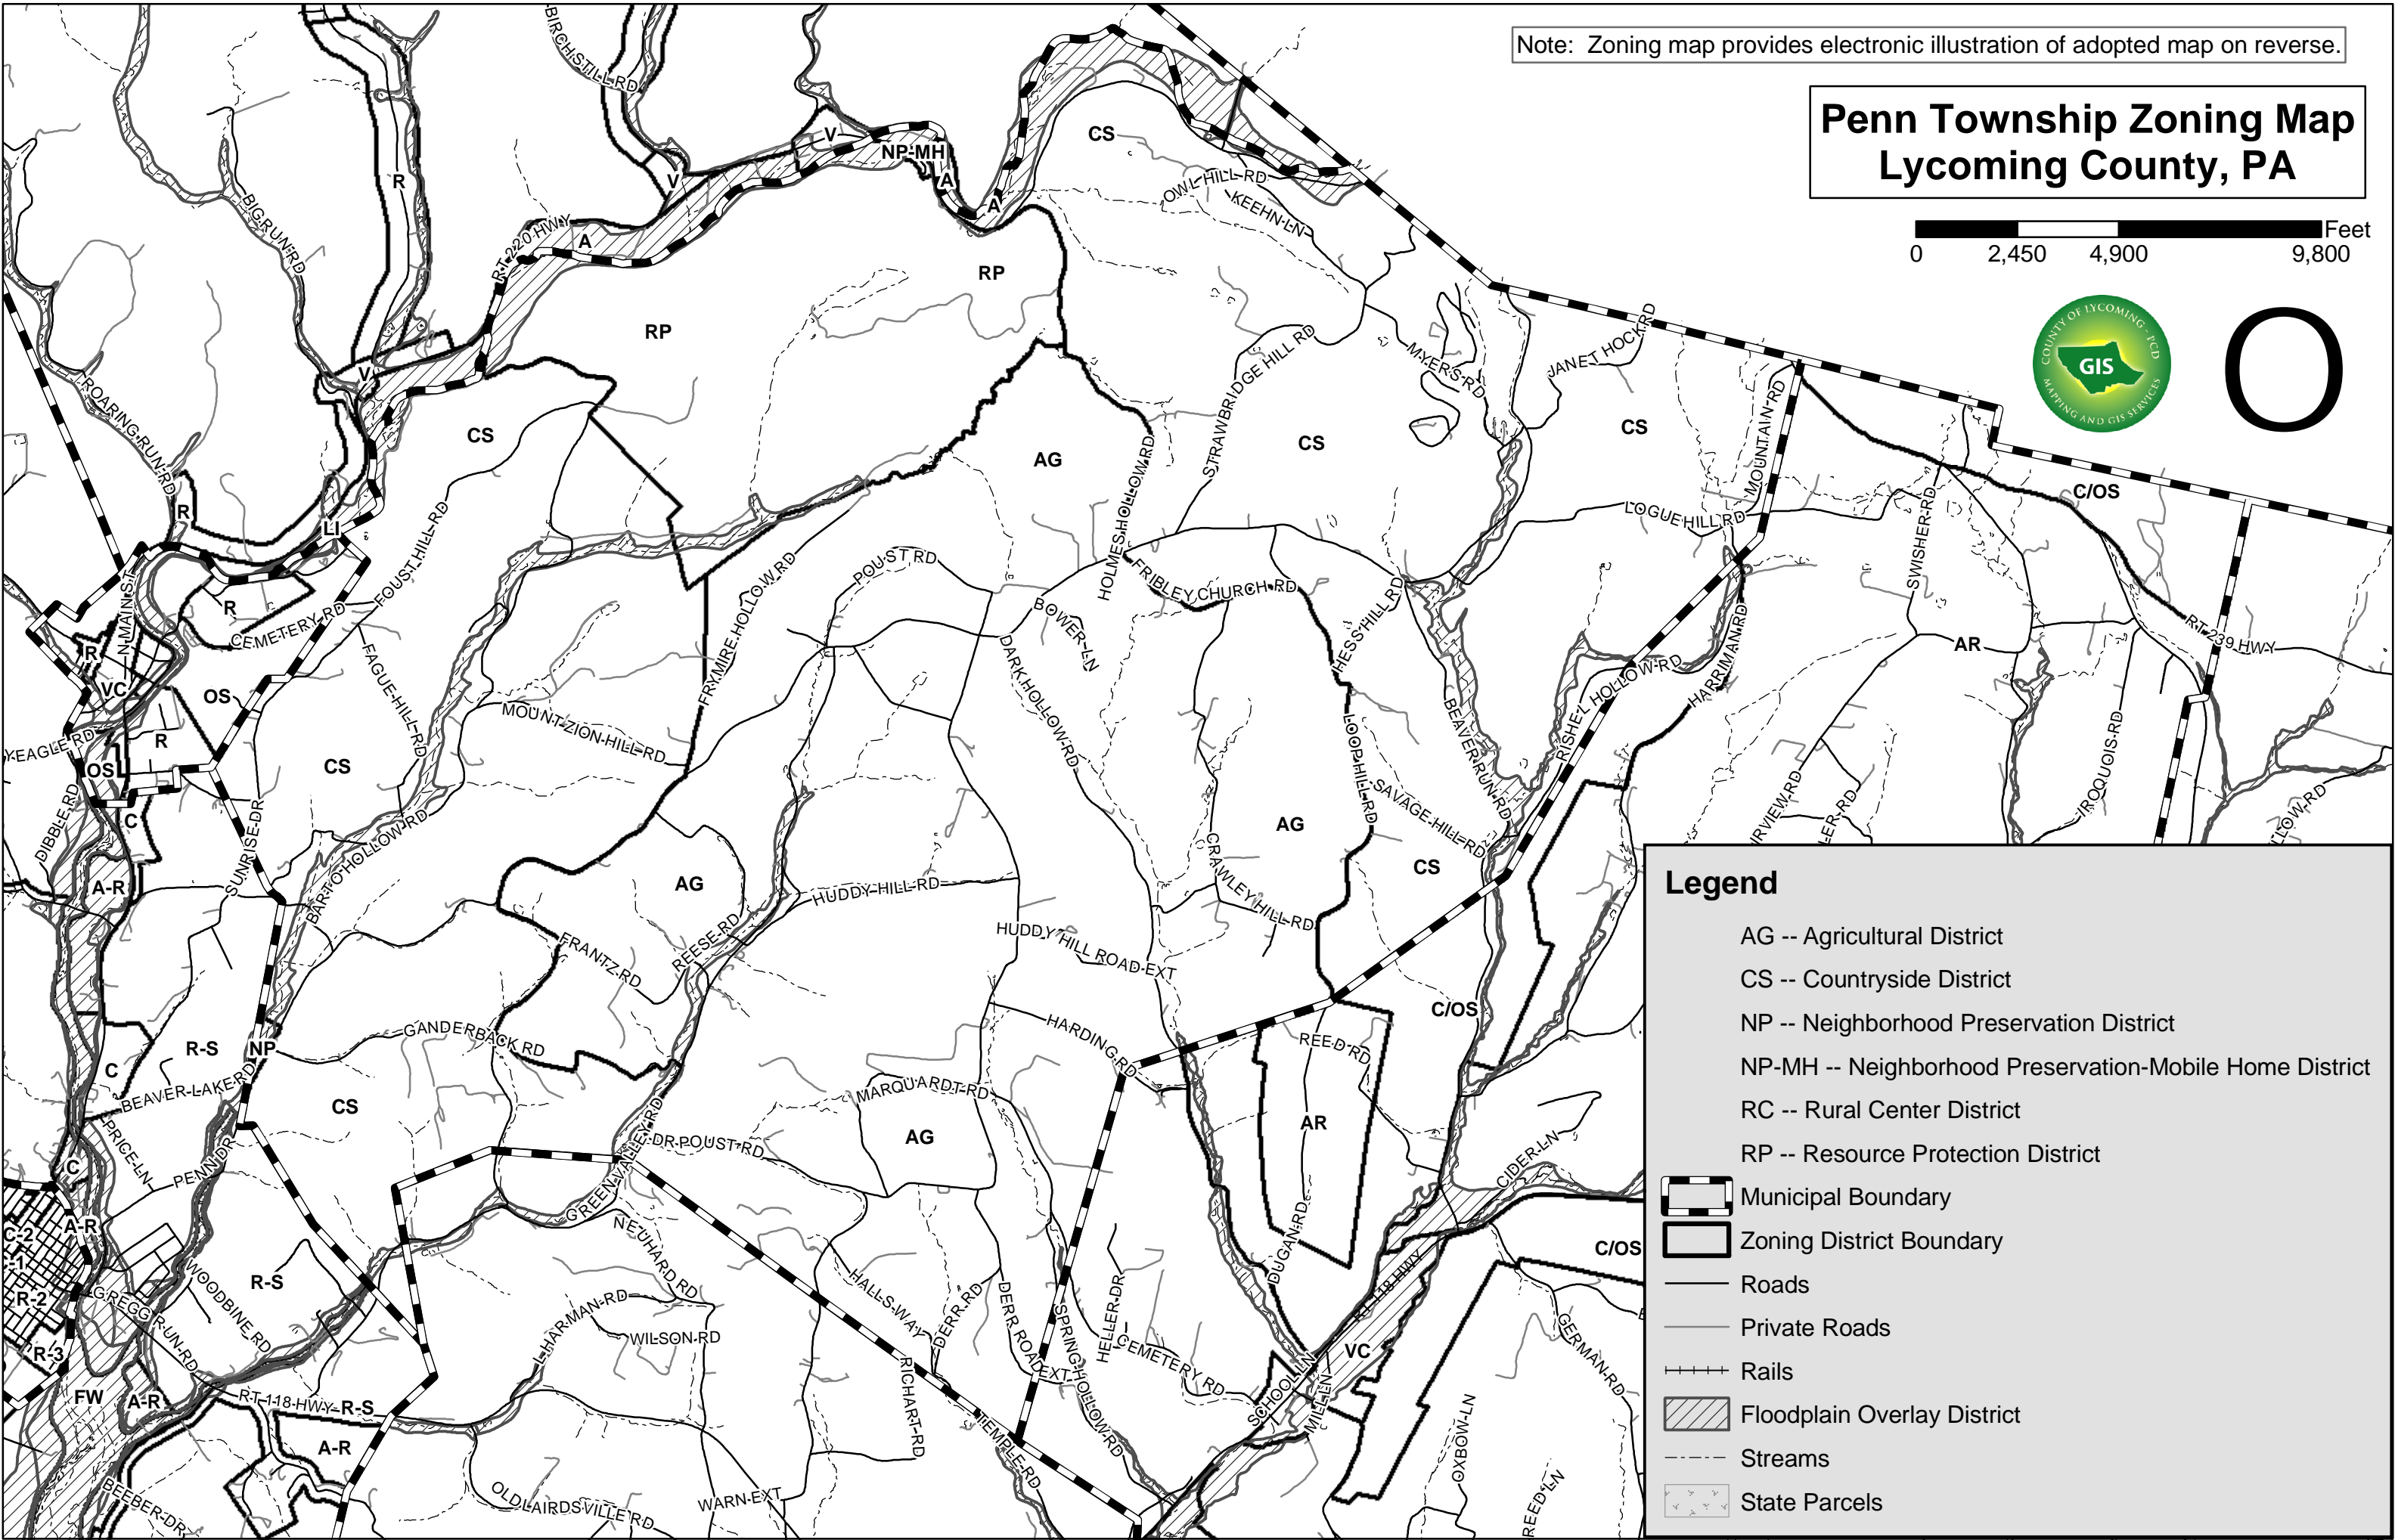

Note: Zoning map provides electronic illustration of adopted map on reverse.

# Penn Township Zoning Map Lycoming County, PA

### Legend

- AG -- Agricultural District
- CS -- Countryside District
- NP -- Neighborhood Preservation District
- NP-MH -- Neighborhood Preservation-Mobile Home District
- RC -- Rural Center District
- RP -- Resource Protection District

- Municipal Boundary
- Zoning District Boundary
- Roads
- Private Roads
- Rails
- Floodplain Overlay District
- Streams
- State Parcels