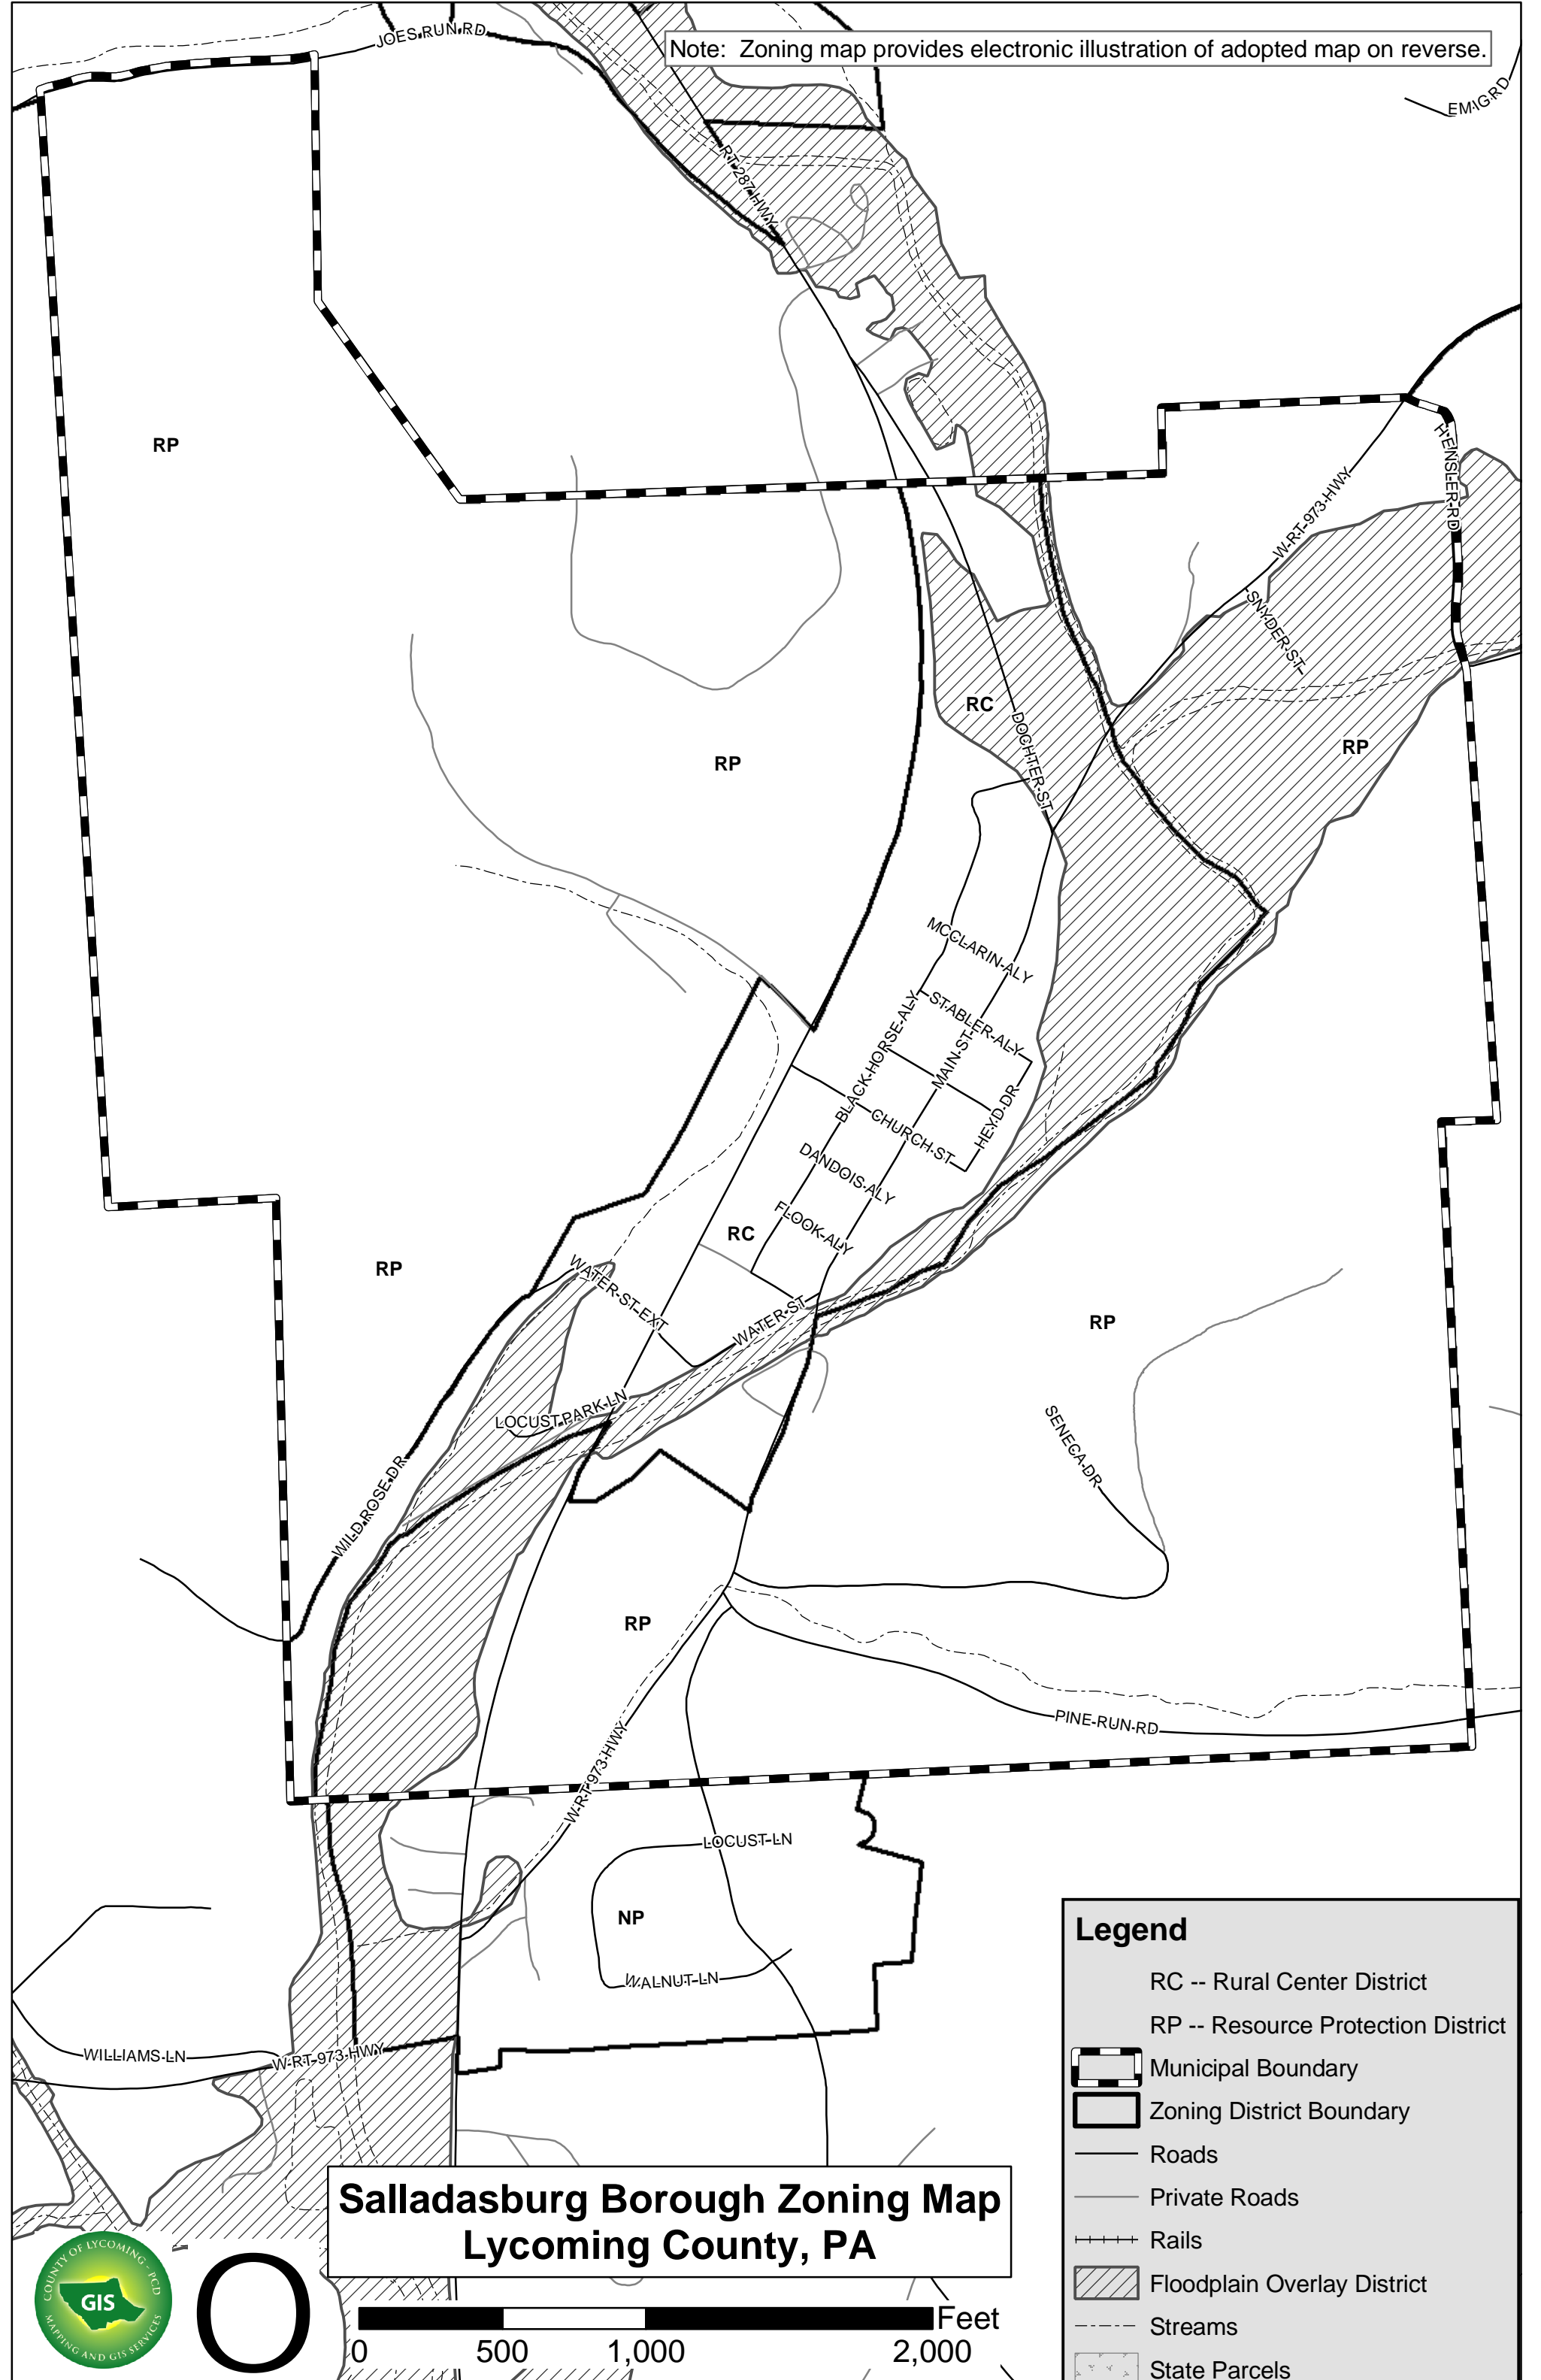

Note: Zoning map provides electronic illustration of adopted map on reverse.

Salladasburg Borough Zoning Map Lycoming County, PA

Legend

- RC -- Rural Center District
- RP -- Resource Protection District
- Municipal Boundary
- Zoning District Boundary
- Roads
- Private Roads
- Rails
- Floodplain Overlay District
- Streams
- State Parcels