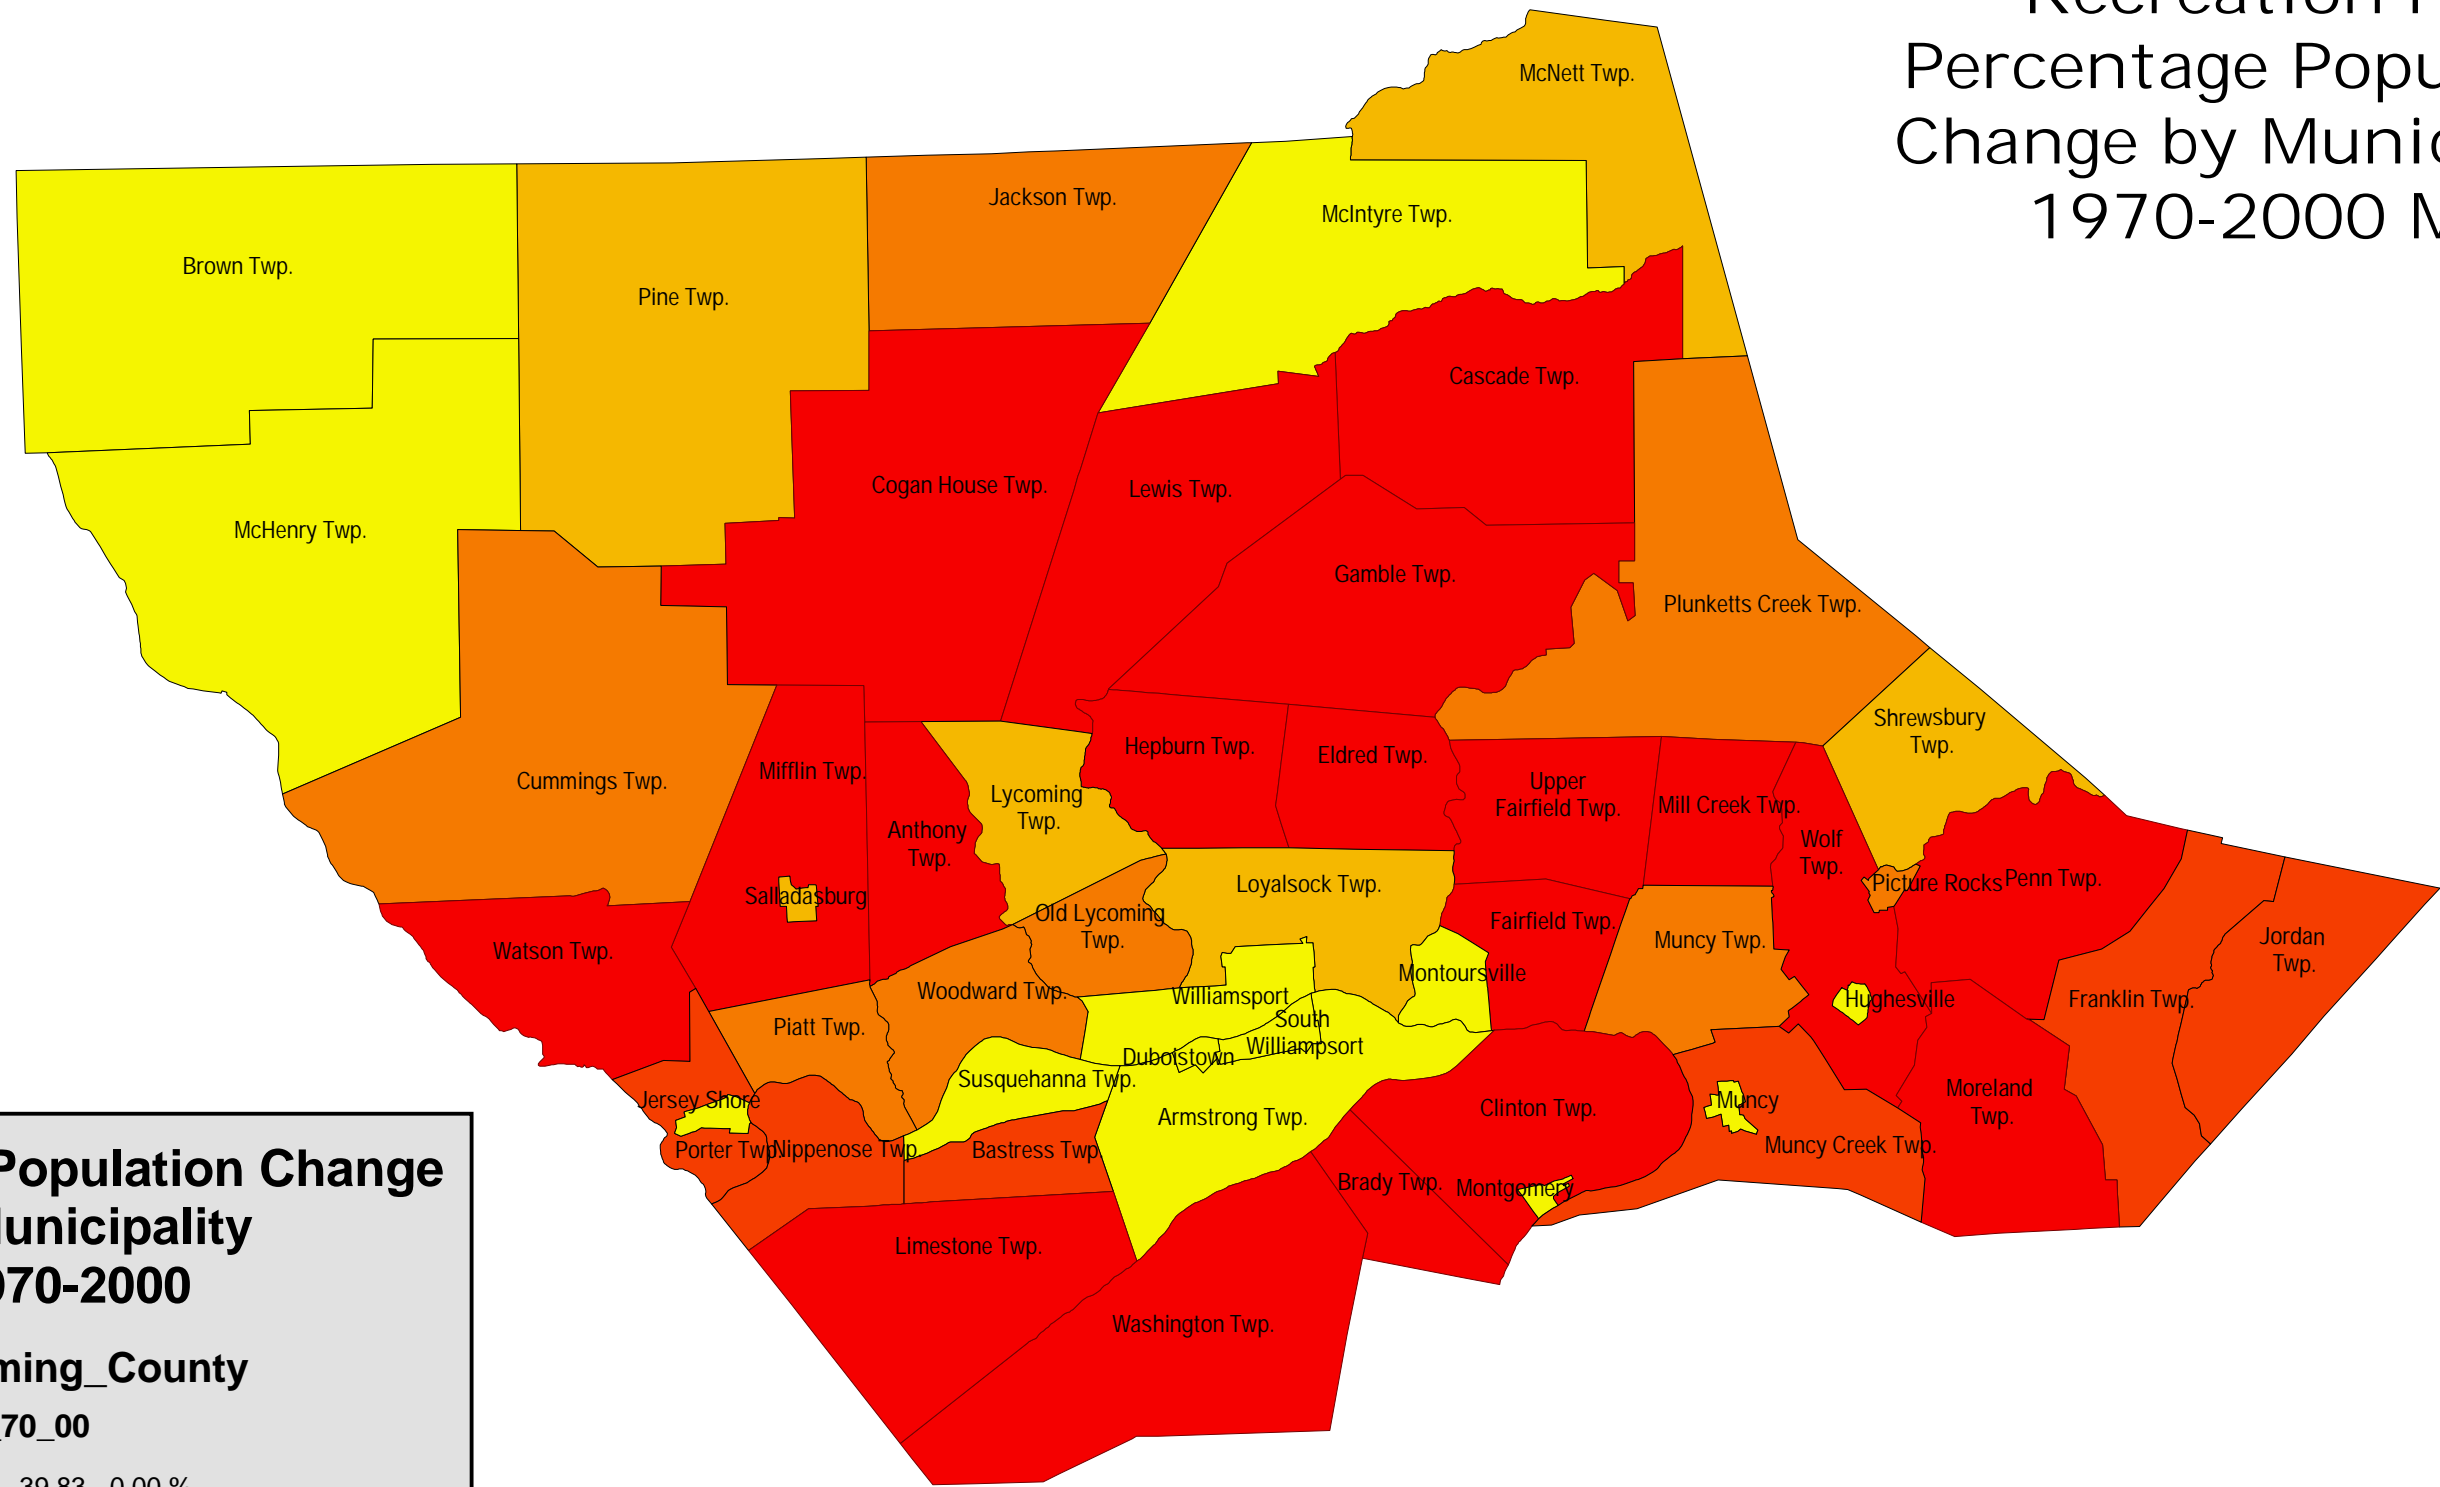

# Lycoming County Recreation Plan Percentage Population Change by Municipality 1970-2000 Map

**Percentage Population Change  
by Municipality  
1970-2000**

**Lycoming\_County  
PCHG\_70\_00**

- 39.83 - 0.00 %
- 0.01 - 10.00 %
- 10.01 - 25.00 %
- 25.01 - 50.00 %
- 50.01 - 429.80 %