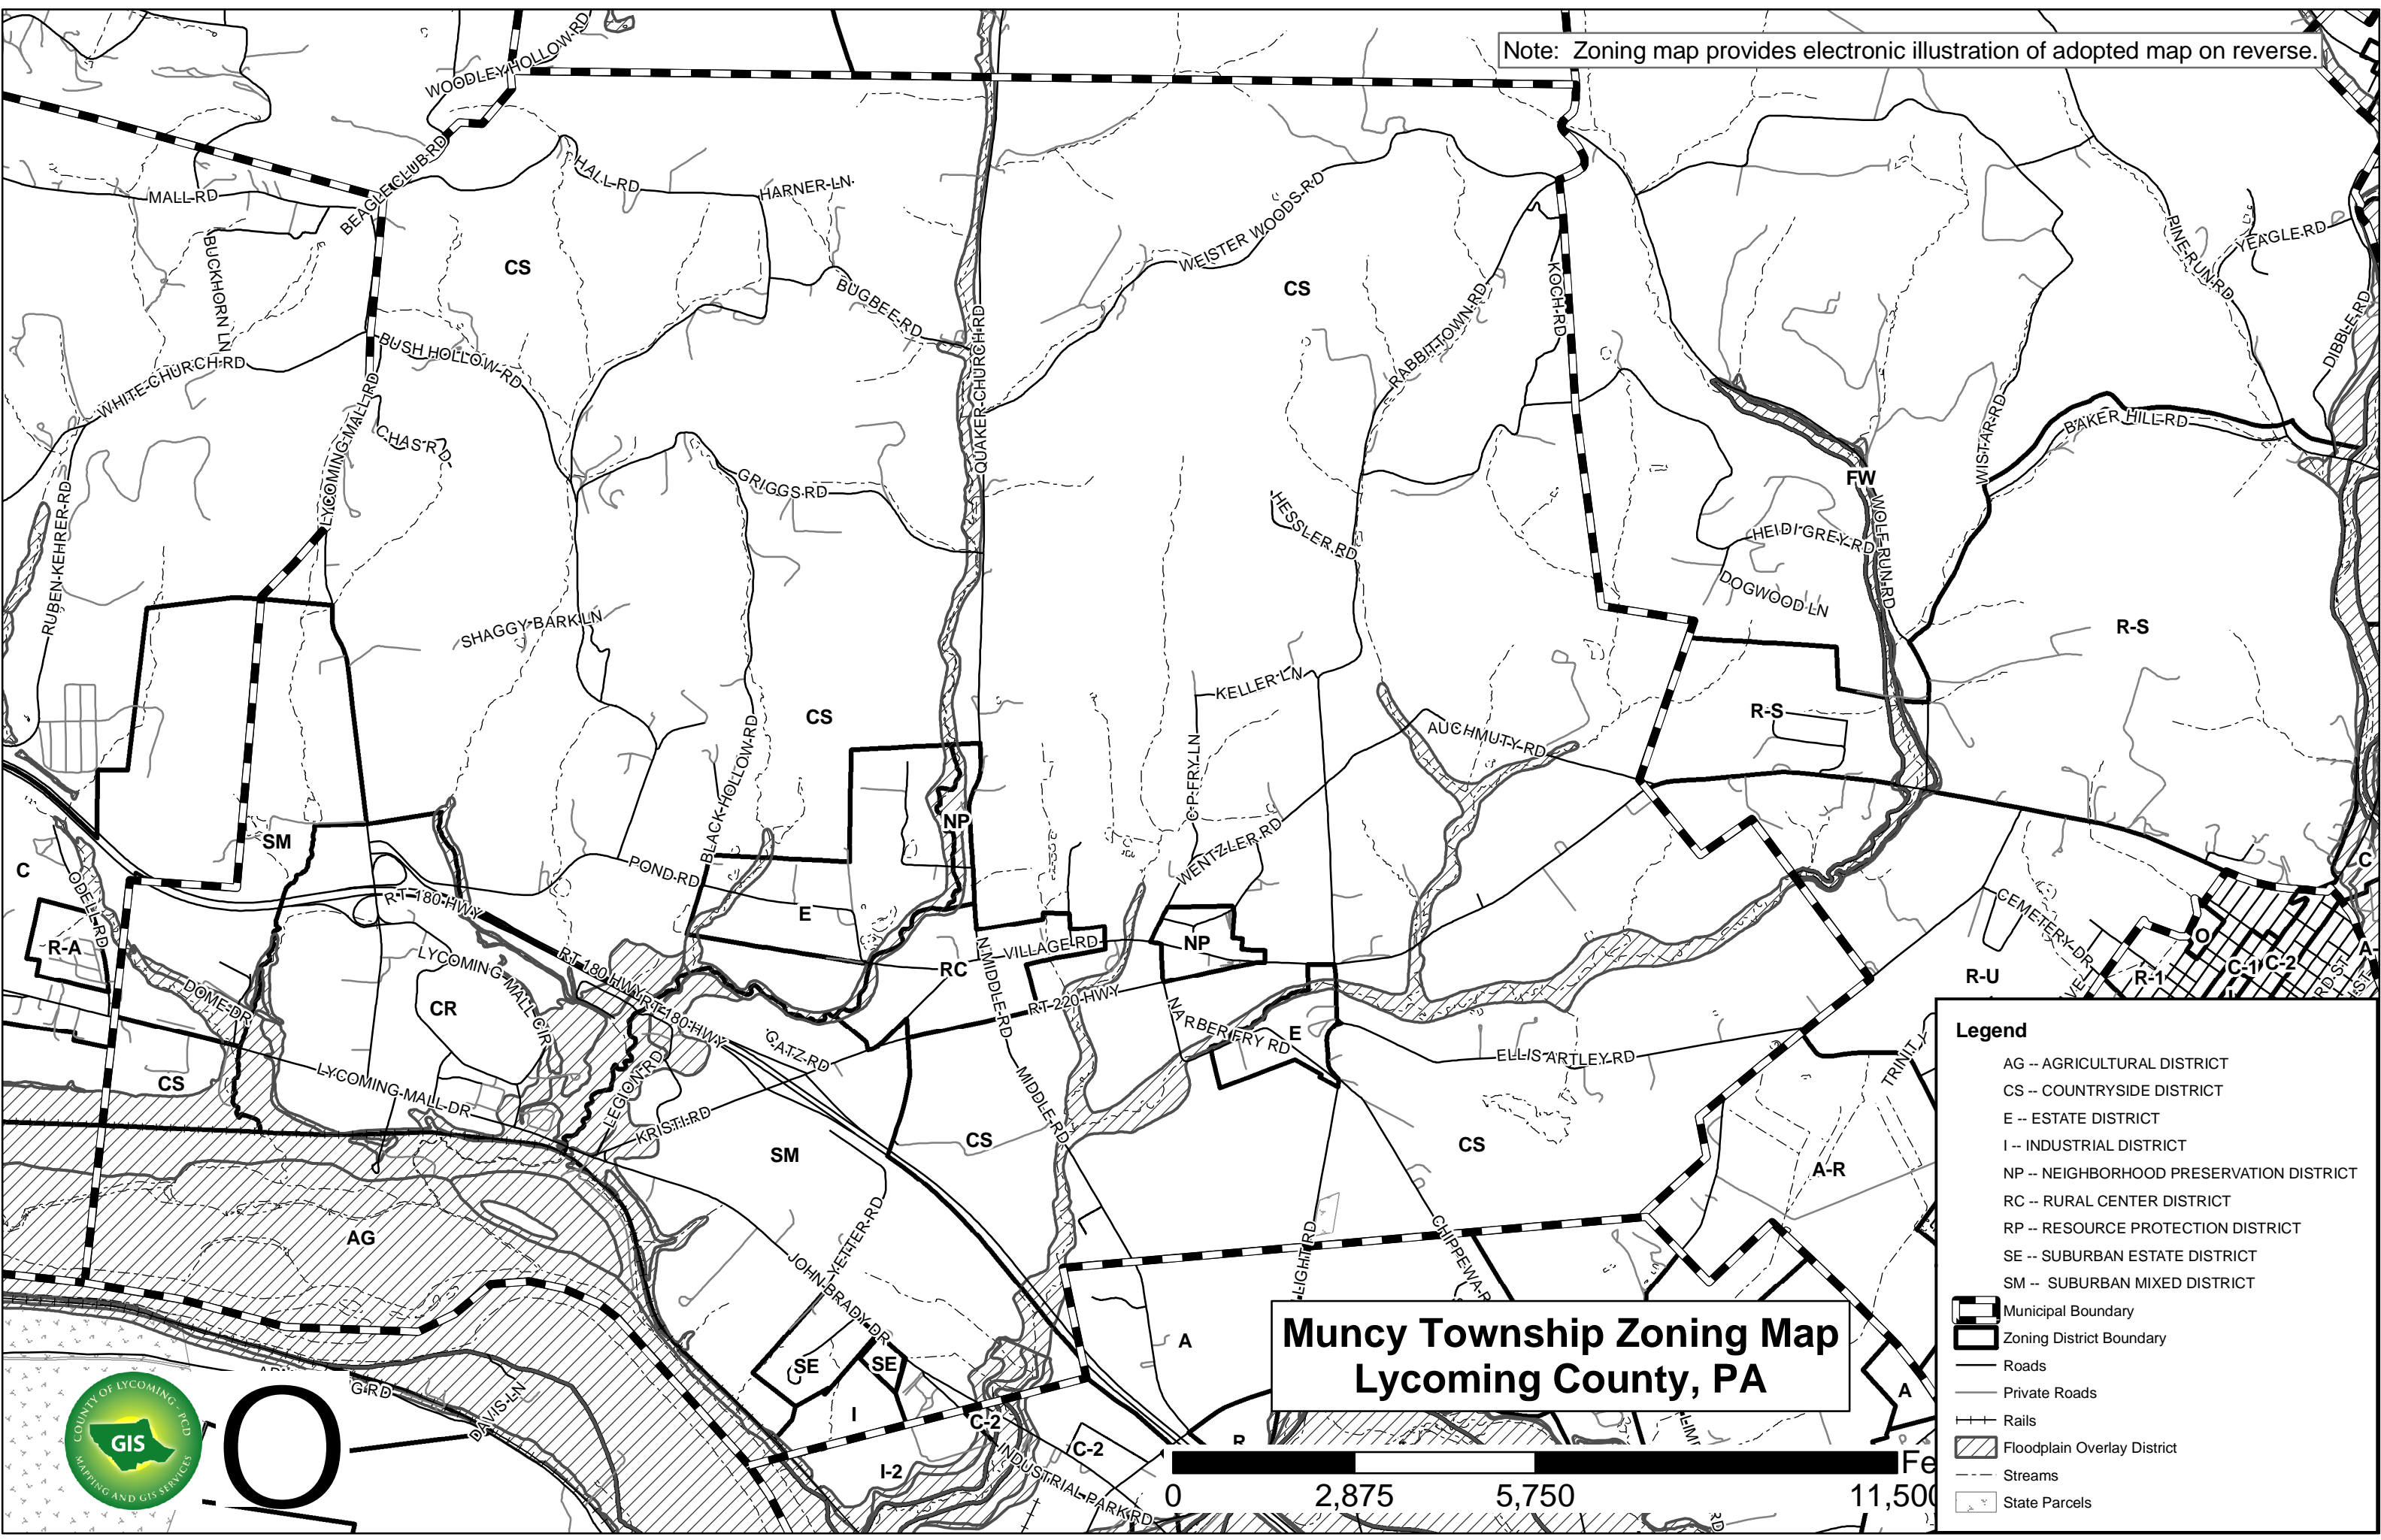

Note: Zoning map provides electronic illustration of adopted map on reverse.

# Muncy Township Zoning Map Lycoming County, PA

**Legend**

- AG -- AGRICULTURAL DISTRICT
- CS -- COUNTRYSIDE DISTRICT
- E -- ESTATE DISTRICT
- I -- INDUSTRIAL DISTRICT
- NP -- NEIGHBORHOOD PRESERVATION DISTRICT
- RC -- RURAL CENTER DISTRICT
- RP -- RESOURCE PROTECTION DISTRICT
- SE -- SUBURBAN ESTATE DISTRICT
- SM -- SUBURBAN MIXED DISTRICT
- Municipal Boundary
- Zoning District Boundary
- Roads
- Private Roads
- Rails
- Floodplain Overlay District
- Streams
- State Parcels