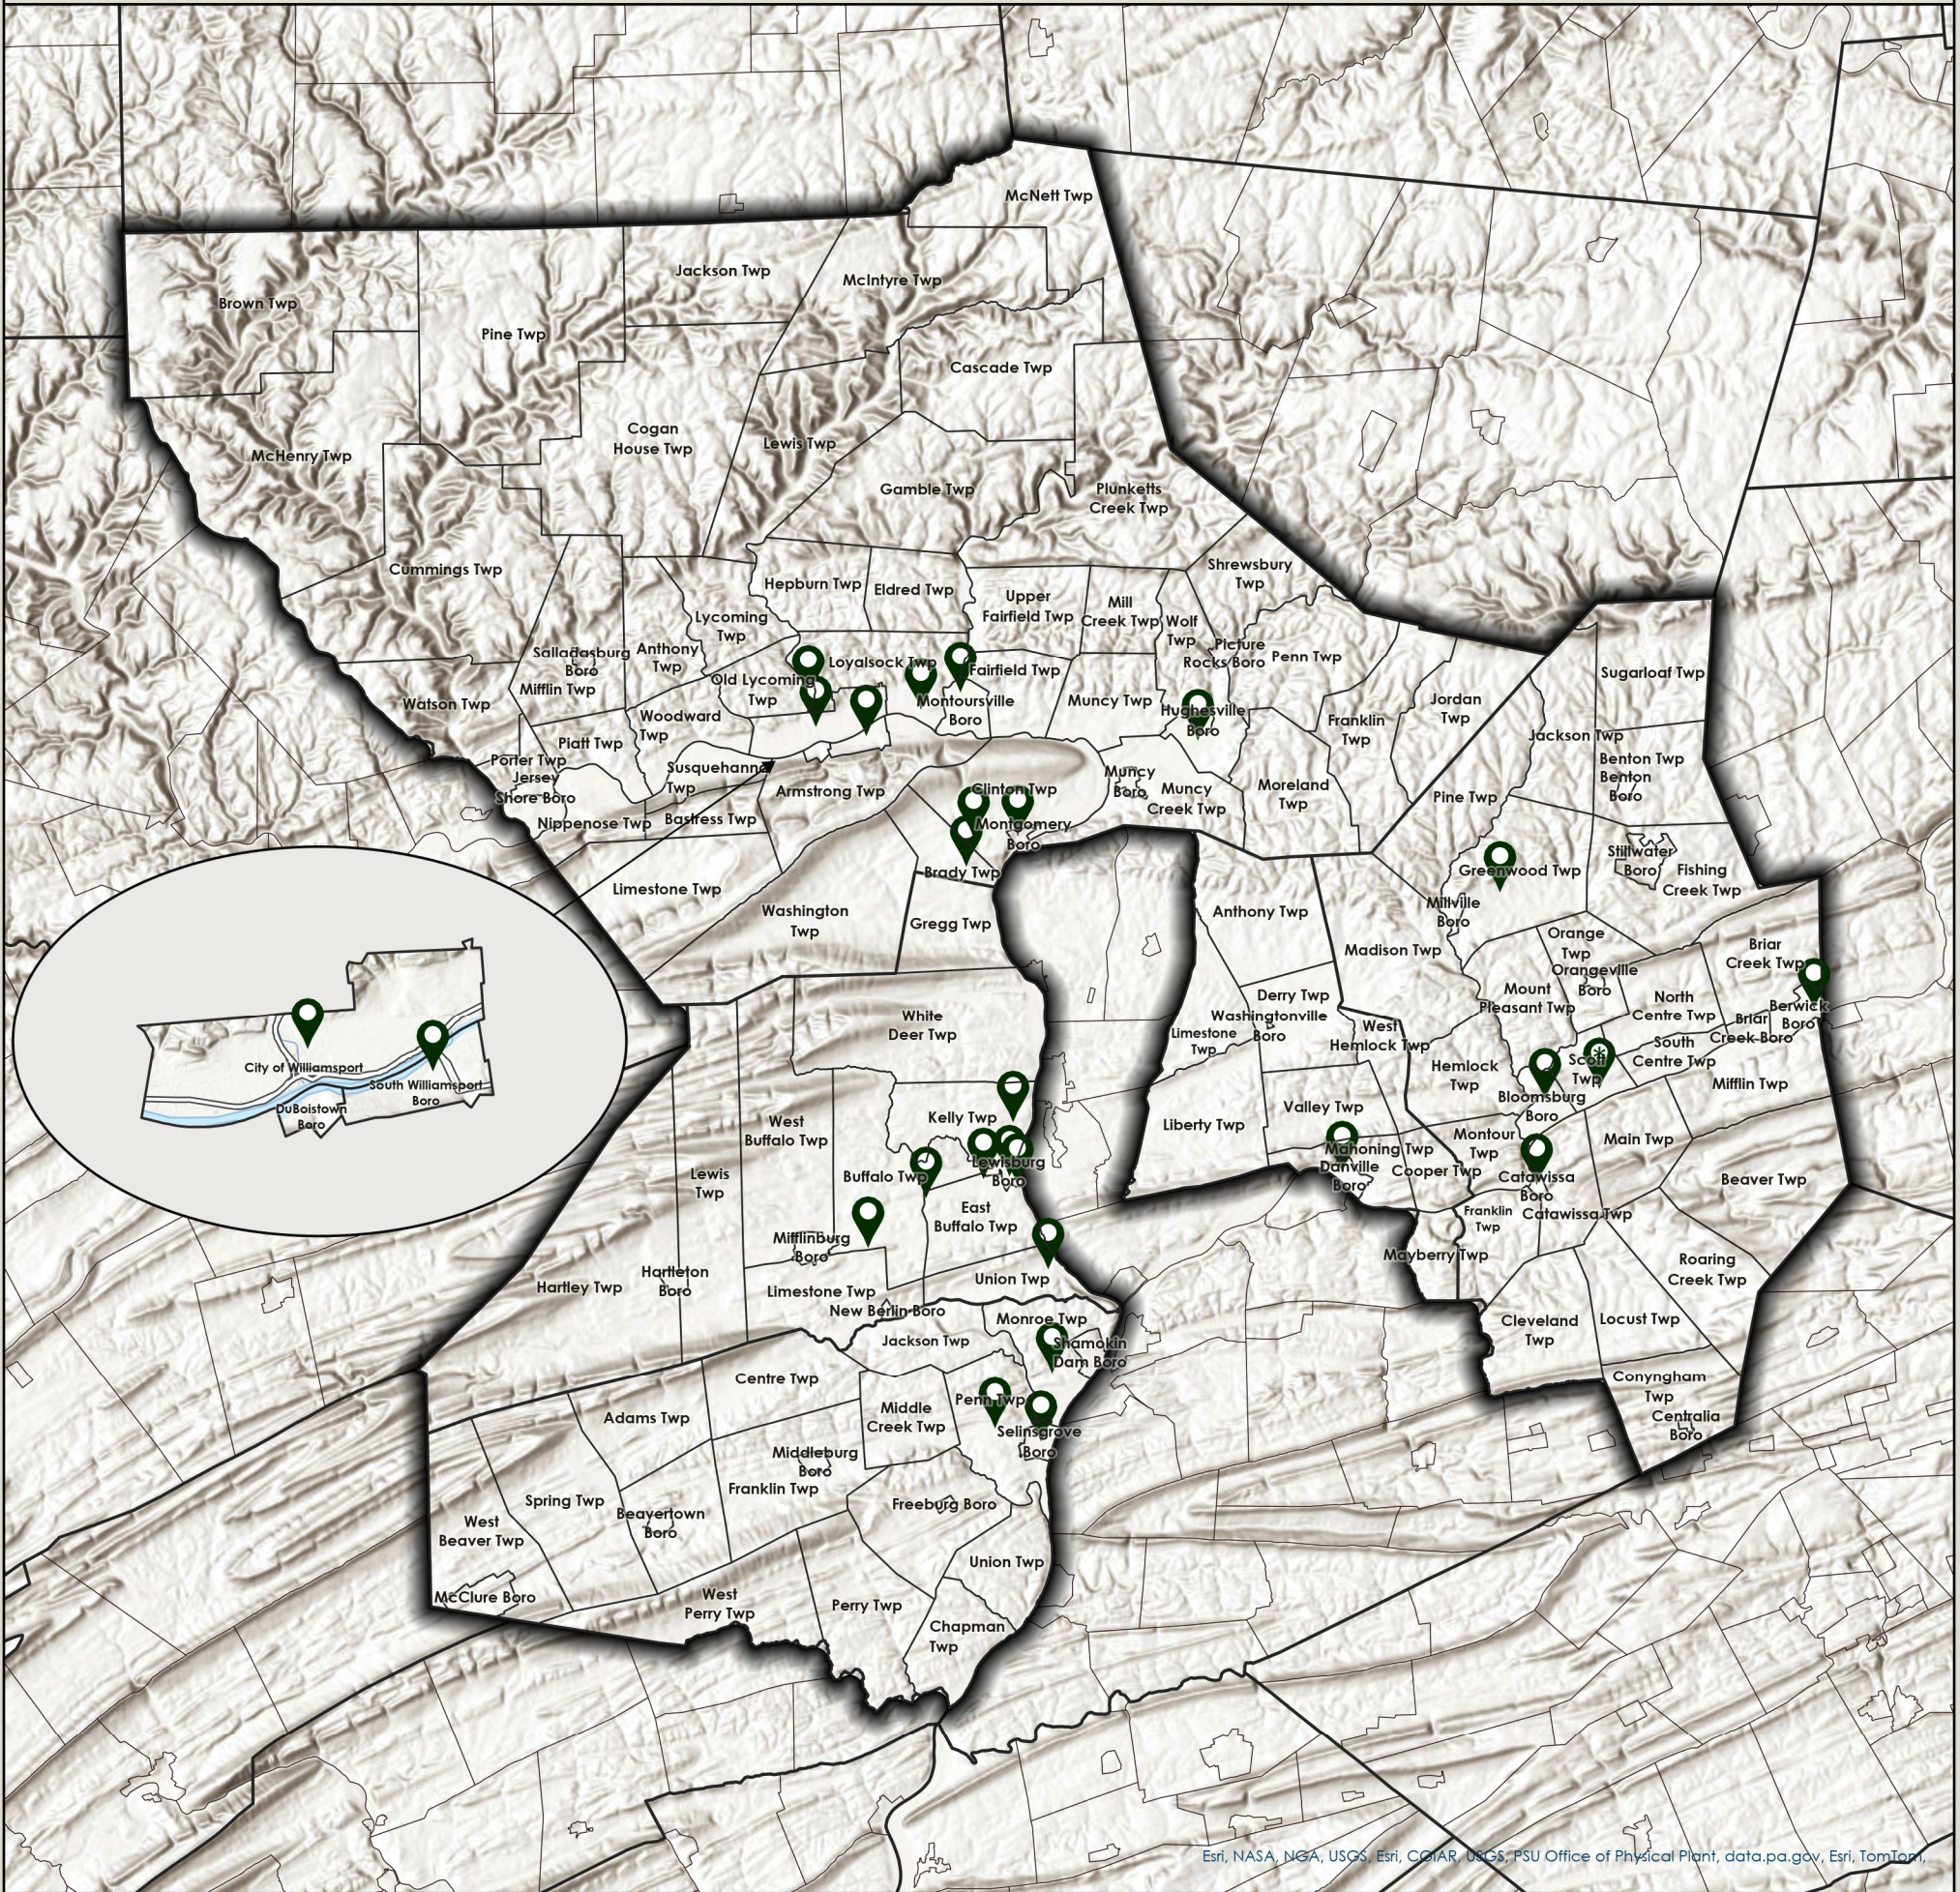

Existing Municipal Solid Waste and Recycling Infrastructure

DRAFT

Exhibit 2

- Recycling Drop Off Facility (RDO)
- Curbside Recycling

- Municipal Solid Waste Transfer Station
- Material Recovery Facility (MRF)

Columbia County	Lycoming County	Montour County	Snyder County	Union County
Berwick Test Track Park Bloomsburg Hemlock Twp. Fire Hall* Mifflin Twp. Building* Scott Twp.	Blair Park Jersey Shore Borough Park Boy Scouts of America (Loyalsock) Brady Twp. Municipal Bldg Brown Twp. Fire Department Cammal Transfer Facility* City of Williamsport Parks Dept. Cogan House Twp. Bldg	Danville Borough	Center Township Franklin Township Freeburg * Monroe Township Penn Township Selingsgrove Spring Township	Bucknell (private) East Buffalo Twp. Kelly Twp. Lewisburg Mifflinburg New Berlin Union Township West End White Deer
<small>*Once a month drop off only.</small>	<small>*Served by Wayne Twp. Landfill.</small>		<small>*Currently closed, looking for new location.</small>	

DRAFT

Exhibit
3

Yard Waste Compost Facilities

Municipal Yard Compost Site*

* Data provided by Northcentral Region
PA Department of Environmental Protection

Esri, NASA, NGA, USGS, Esri, CGIAR, USGS, PSU Office of Physical Plant, data.pa.gov, Esri, TomTom

Columbia County	Lycoming County	Montour County	Snyder County	Union County
<p>Berwick Borough Bloomsburg Catawissa Borough Greenwood Twp. Scott Twp.*</p>	<p>City of Williamsport Loyalsock Twp. Lycoming County RMS Montgomery Borough Montoursville Borough Old Lycoming Twp. South Williamsport Borough Hughesville Wolf Authority* Pennsylvania College of Technology (Earth Science Center)*</p>	<p>Danville Borough</p>	<p>Penn Twp. Monroe Twp. Selinsgrove Borough</p>	<p>Ag Lime Processing Bucknell University* East Buffalo Twp. Fogles Forest Products Kelly Twp. Lewisburg Borough Union Township</p>
<p>* Compost accepted at Bloomsburg site per intergovernmental agreement</p>	<p>* Private compost facility.</p>			<p>* Private compost facility.</p>