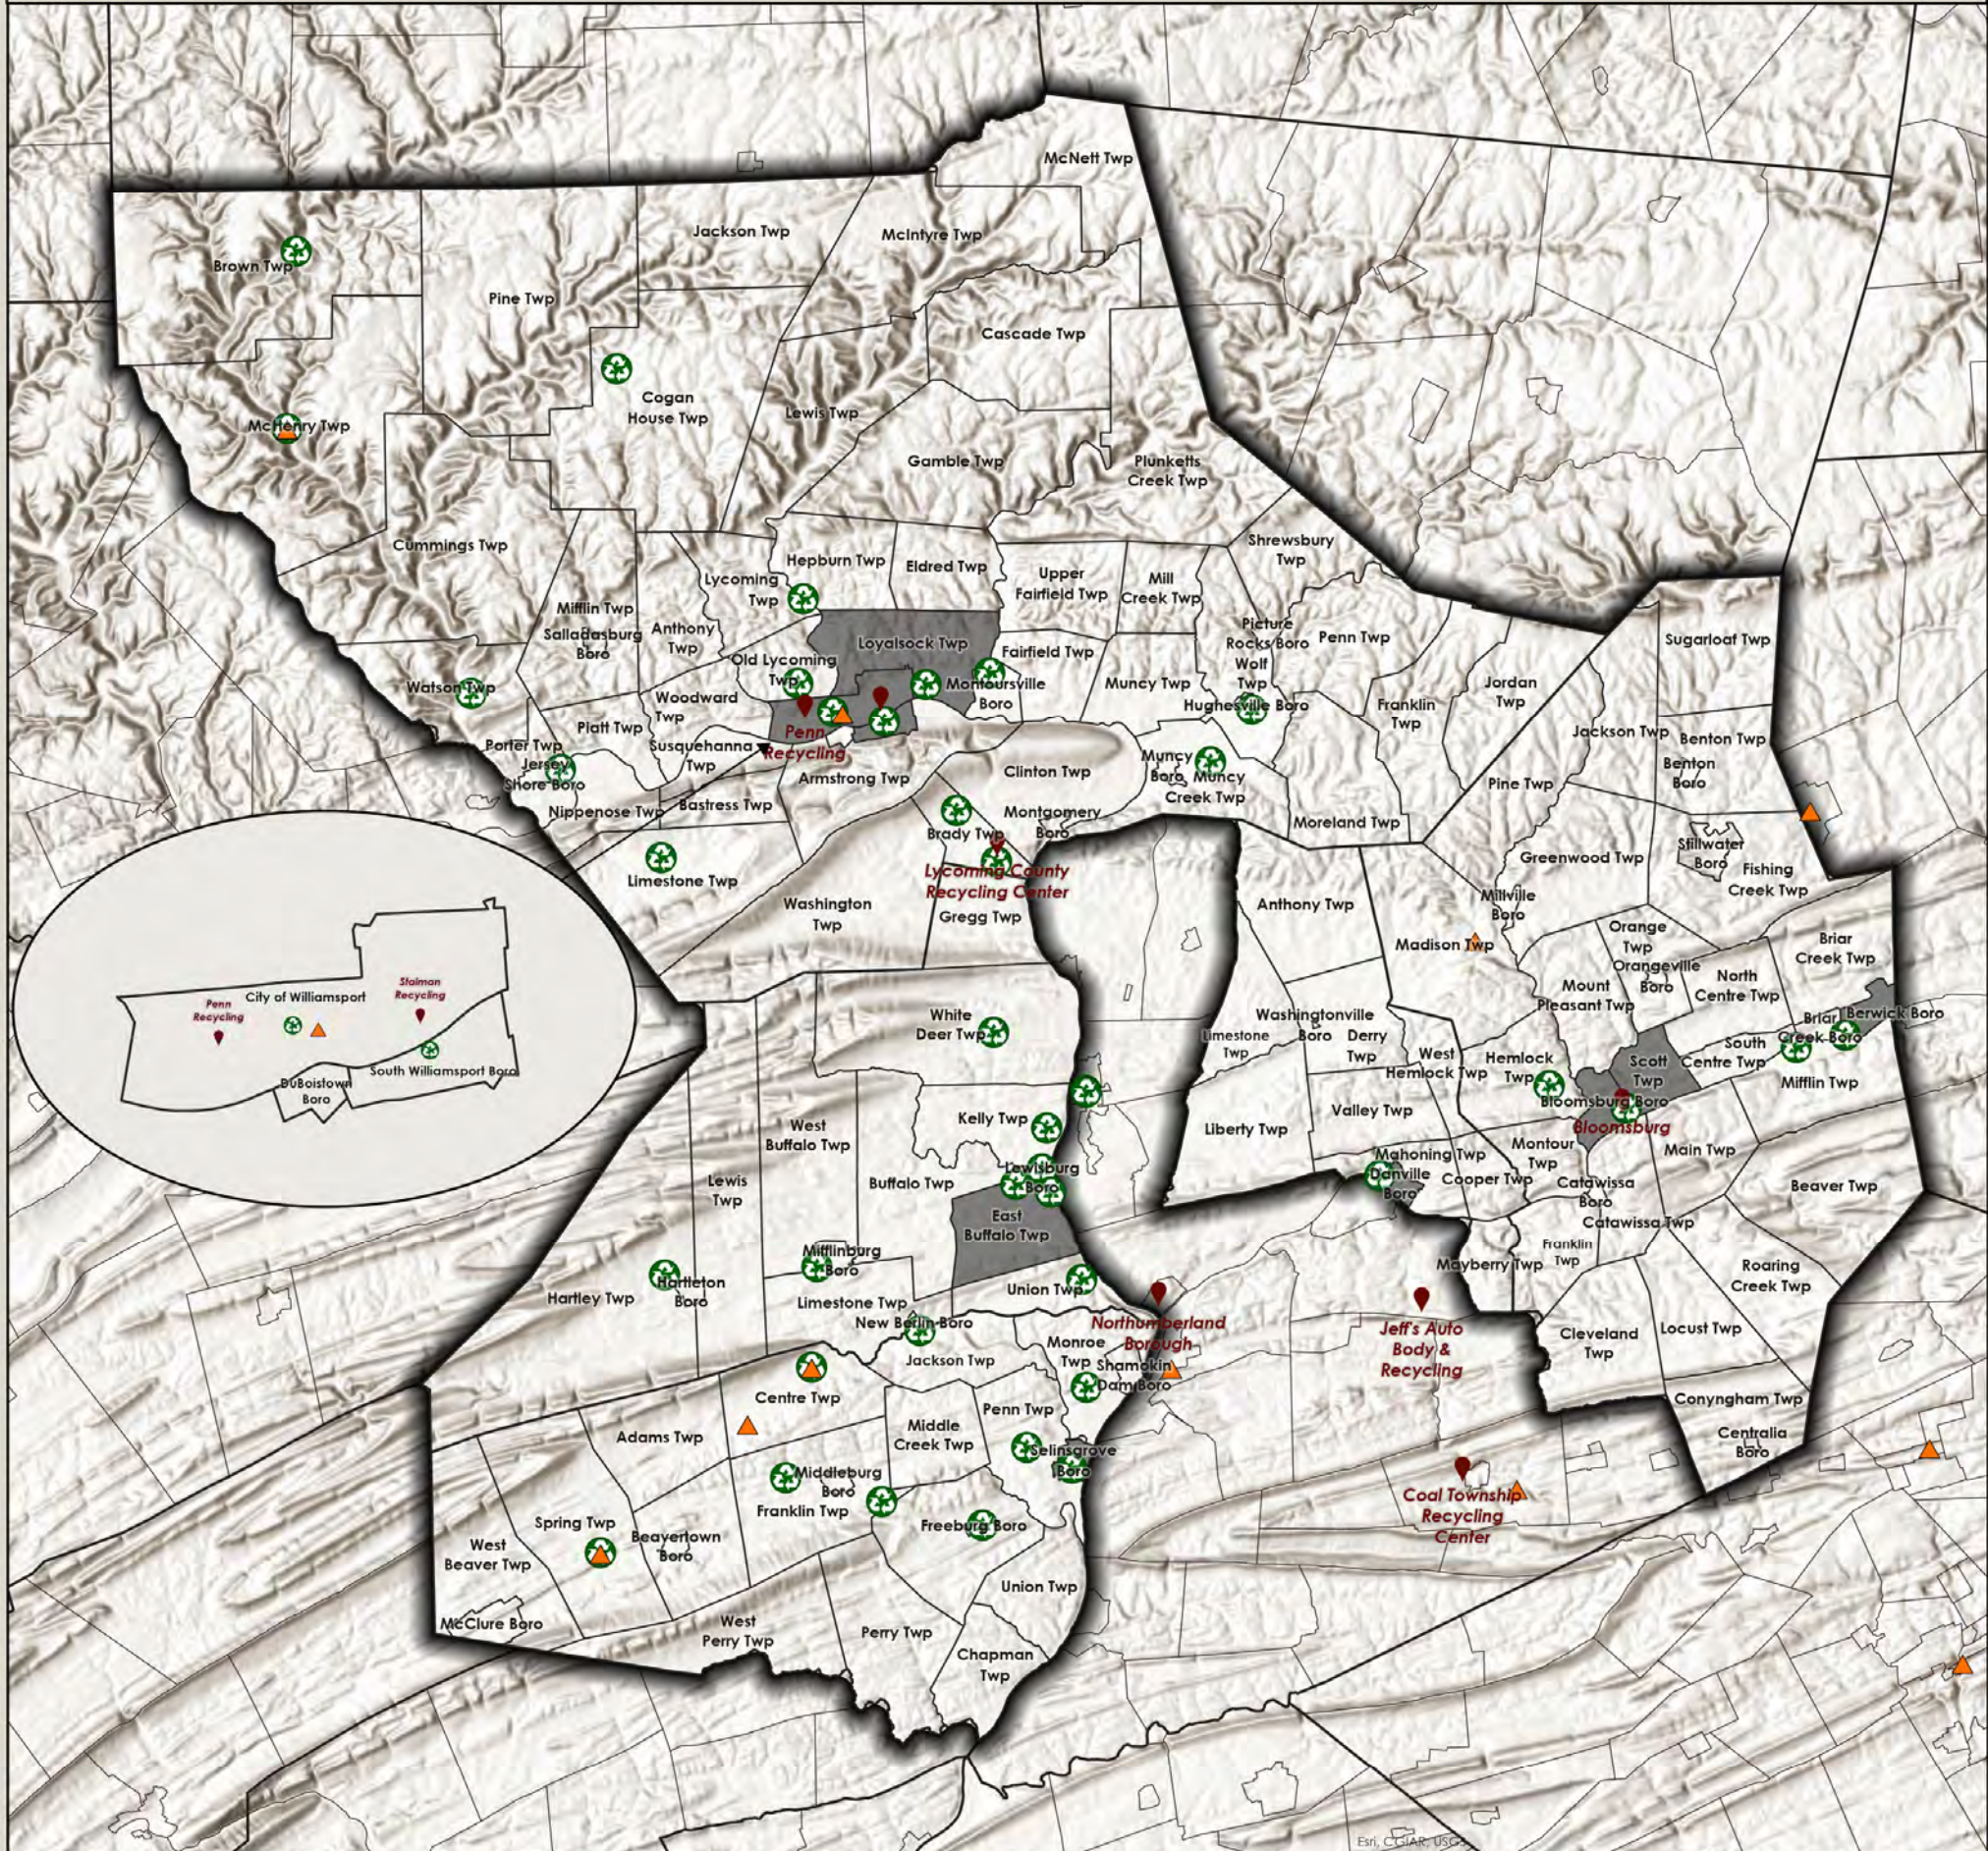

Existing Municipal Solid Waste and Recycling Infrastructure

DRAFT

Exhibit 2

- Recycling Drop Off Facility (RDO)
- Curbside Recycling

- Municipal Solid Waste Transfer Station
- Material Recovery Facility (MRF)

Columbia County	Lycoming County	Montour County	Snyder County	Union County
Berwick Test Track Park Bloomsburg Hemlock Twp. Fire Hall* Mifflin Twp. Building* Scott Twp.	Blair Park Jersey Shore Borough Park Boy Scouts of America (Loyalsock) Brady Twp. Municipal Bldg Brown Twp. Fire Department Cammal Transfer Facility* City of Williamsport Parks Dept. Cogan House Twp. Bldg	Danville Borough	Center Township Franklin Township Freeburg * Monroe Township Penn Township Selingsgrove Spring Township	Bucknell (private) East Buffalo Twp. Kelly Twp. Lewisburg Mifflinburg New Berlin Union Township West End White Deer
<small>*Once a month drop off only.</small>	<small>*Served by Wayne Twp. Landfill.</small>		<small>*Currently closed, looking for new location.</small>	

DRAFT

Exhibit
3

Yard Waste Compost Facilities

Municipal Yard Compost Site*

* Data provided by Northcentral Region
PA Department of Environmental Protection

Esri, NASA, NGA, USGS, Esri, CGIAR, USGS, PSU Office of Physical Plant, data.pa.gov, Esri, TomTom

Columbia County	Lycoming County	Montour County	Snyder County	Union County
<p>Berwick Borough Bloomsburg Catawissa Borough Greenwood Twp. Scott Twp.*</p>	<p>City of Williamsport Loyalsock Twp. Lycoming County RMS Montgomery Borough Montoursville Borough Old Lycoming Twp. South Williamsport Borough Hughesville Wolf Authority* Pennsylvania College of Technology (Earth Science Center)*</p>	<p>Danville Borough</p>	<p>Penn Twp. Monroe Twp. Selinsgrove Borough</p>	<p>Ag Lime Processing Bucknell University* East Buffalo Twp. Fogles Forest Products Kelly Twp. Lewisburg Borough Union Township</p>
<p>* Compost accepted at Bloomsburg site per intergovernmental agreement</p>	<p>* Private compost facility.</p>			<p>* Private compost facility.</p>