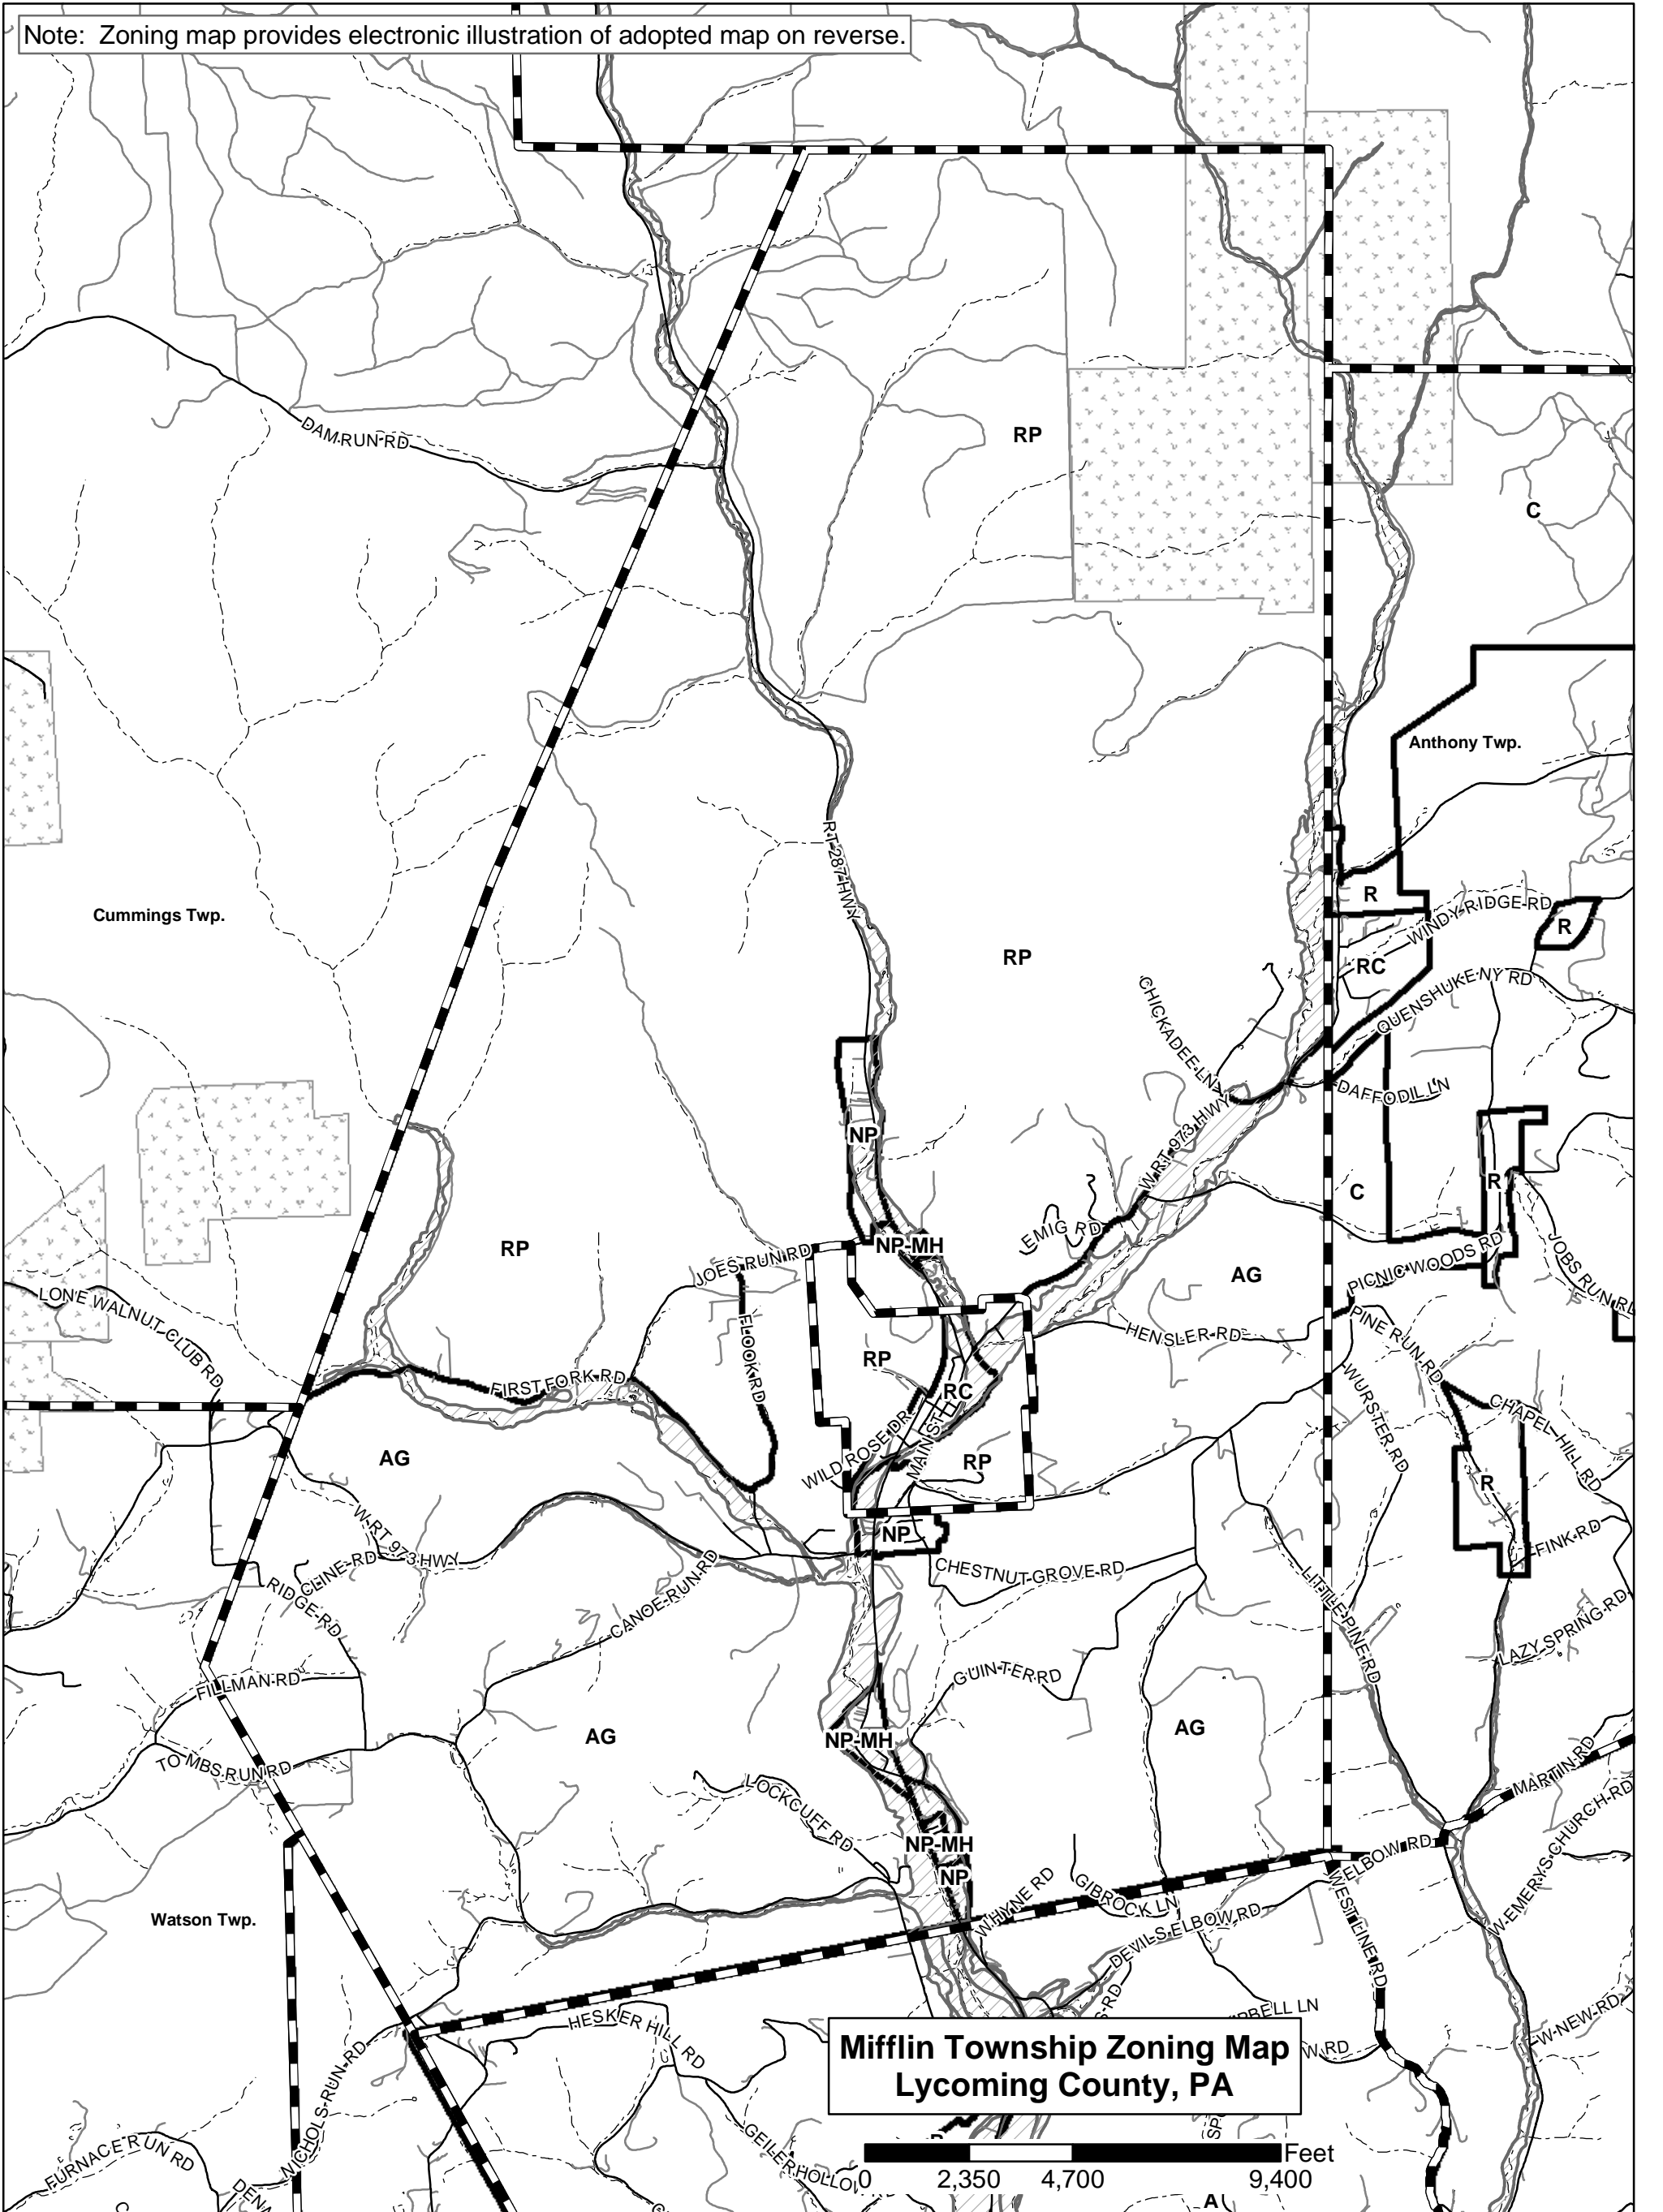

Note: Zoning map provides electronic illustration of adopted map on reverse.

**Mifflin Township Zoning Map  
Lycoming County, PA**

**Legend**

- AG -- AGRICULTURAL DISTRICT
- NP -- NEIGHBORHOOD PRESERVATION DISTRICT
- NP-MH -- NEIGHBORHOOD PRESERVATION-MOBILE HOME DISTRICT
- RP -- RESOURCE PROTECTION DISTRICT

- Municipal Boundary
- Zoning District Boundary
- Roads
- Private Roads
- Rails
- Floodplain Overlay District
- Streams
- State Parcels